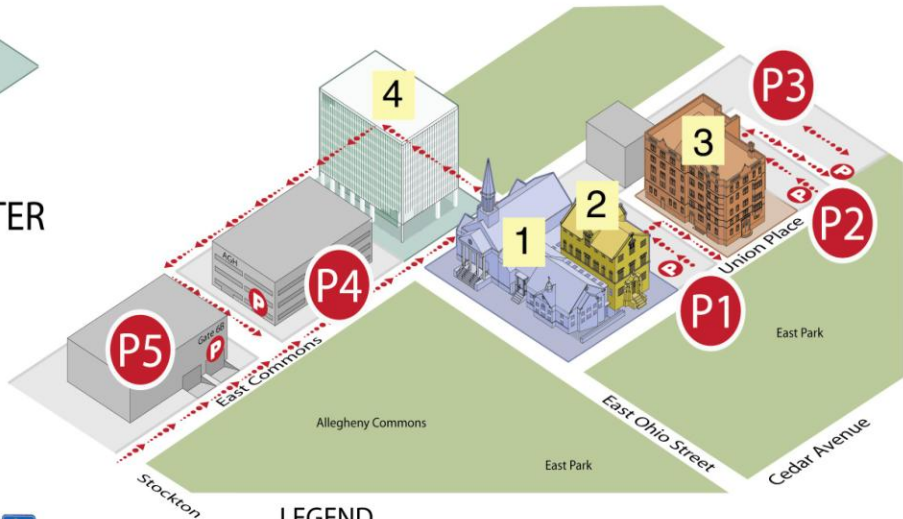

# ALLEGHENY CENTER ALLIANCE CHURCH

**4 4 ALLEGHENY CENTER**  
 3rd Floor:  
 Children's Ministry, Library,  
 Children's Ministry Offices

**3 UNION PLACE**

1st Floor:  
 Robinson Chapel, Cafe,  
 Worship Offices, Elevator  
 2nd Floor:  
 Adult Meeting Rooms  
 Gymnasium  
 3rd Floor: Adult Meeting Rooms  
 4th Floor: Community Tenants  
 5th Floor: Church Offices  
 (Adult Ministry, Counseling & Administrative)

**LEGEND**

**E** Building Entrance **P** Parking Entrance

**PARKING**

- P1** Main Lot: 42 Spaces (Visitor & Handicapped)
- P2** Union Place Lot: 56 Spaces\*
- P3** School Lot: 39 Spaces\*
- P4** AGH Garage: 270 Spaces\*
- P5** Allegheny Center Service Gate 6B: 100 Spaces\*

On - street parking meters along Cedar Avenue, Union Place & East Commons are free on Sundays and evenings only.

\*ACAC Permit required after initial visits. Permit applications are available at any reception desk.

**1 MAIN CHURCH BUILDING**

Main Level: Sanctuary  
 Lower Level:  
 Nurseries & Toddler Rooms (Up to age 2),  
 Middle School Meeting Rooms, Library,  
 Simpson Hall (All - Purpose Room)

**2 WHITESIDE**