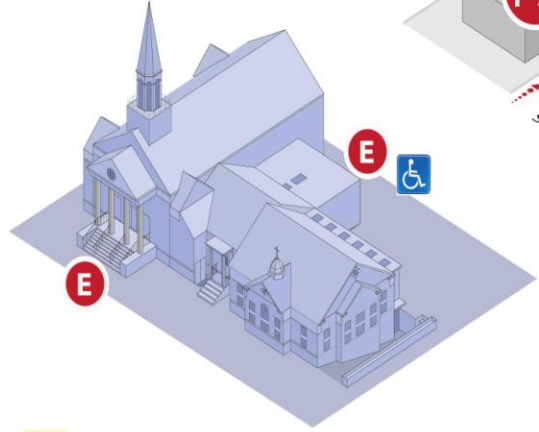

# ALLEGHENY CENTER ALLIANCE CHURCH

**4 4 ALLEGHENY CENTER**  
 3rd Floor:  
 Children's Ministry, Library,  
 Children's Ministry Offices

**3 UNION PLACE**

1st Floor:  
 Robinson Chapel, Cafe,  
 Worship Offices, Elevator  
 2nd Floor:  
 Adult Meeting Rooms  
 Gymnasium  
 3rd Floor: Adult Meeting Rooms  
 4th Floor: Community Tenants  
 5th Floor: Church Offices  
 (Adult Ministry, Counseling & Administrative)

**LEGEND**

**E** Building Entrance **P** Parking Entrance

**PARKING**

- P1** Main Lot: 42 Spaces (Visitor & Handicapped)
- P2** Union Place Lot: 56 Spaces\*
- P3** School Lot: 39 Spaces\*
- P4** AGH Garage: 270 Spaces\*
- P5** Allegheny Center Service Gate 6B: 100 Spaces\*

On - street parking meters along Cedar Avenue, Union Place & East Commons are free on Sundays and evenings only.

\*ACAC Permit required after initial visits. Permit applications are available at any reception desk.

**1 MAIN CHURCH BUILDING**

Main Level: Sanctuary  
 Lower Level:  
 Nurseries & Toddler Rooms (Up to age 2),  
 Middle School Meeting Rooms, Library,  
 Simpson Hall (All - Purpose Room)

**2 WHITESIDE**