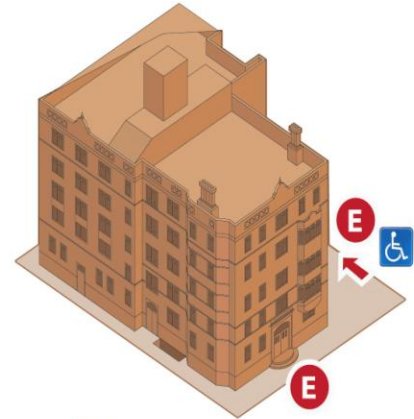

# ALLEGHENY CENTER ALLIANCE CHURCH

**4 4 ALLEGHENY CENTER**  
 3rd Floor:  
 Children's Ministry, Library,  
 Children's Ministry Offices

**3 UNION PLACE**

1st Floor:  
 Robinson Chapel, Cafe,  
 Worship Offices, Elevator  
 2nd Floor:  
 Adult Meeting Rooms  
 Gymnasium  
 3rd Floor: Adult Meeting Rooms  
 4th Floor: Community Tenants  
 5th Floor: Church Offices  
 (Adult Ministry, Counseling & Administrative)

**LEGEND**

**E** Building Entrance **P** Parking Entrance

**PARKING**

- P1** Main Lot: 42 Spaces (Visitor & Handicapped)
- P2** Union Place Lot: 56 Spaces\*
- P3** School Lot: 39 Spaces\*
- P4** AGH Garage: 270 Spaces\*
- P5** Allegheny Center Service Gate 6B: 100 Spaces\*

On - street parking meters along Cedar Avenue, Union Place & East Commons are free on Sundays and evenings only.

\*ACAC Permit required after initial visits. Permit applications are available at any reception desk.

**1 MAIN CHURCH BUILDING**

Main Level: Sanctuary  
 Lower Level:  
 Nurseries & Toddler Rooms (Up to age 2),  
 Middle School Meeting Rooms, Library,  
 Simpson Hall (All - Purpose Room)

**2 WHITESIDE**